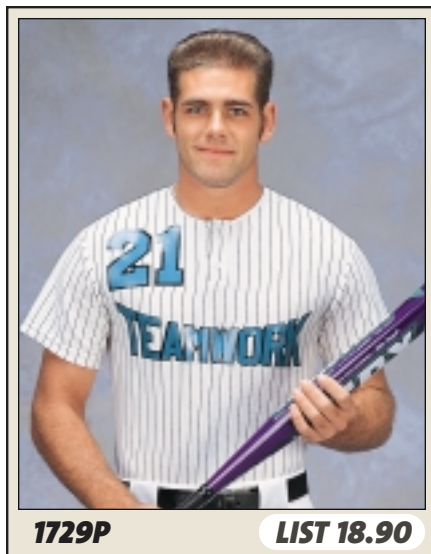

**1224P LIST 15.90**

Style: Adult 2 Button Placket Front Jersey  
 Fabric: 65% polyester / 35% cotton  
 Features: Reinforced construction  
 Sizes: S - 4XL Add(2X-\$4, 3X-\$8, 4X-\$12)  
 Same product for youth is: 1214P - Page 18

**1729P LIST 18.90**

Style: Adult 2 Button Placket Front Jersey  
 Fabric: Soft and thick 50% polyester/ 50% cotton  
 Features: Knitted-in stripes  
 Reinforced construction  
 Sizes: S - 3XL Add(2X-\$4, 3X-\$8)  
 Same product for youth is: 1719P - Page 19

**BODY COLORS**

- |                             |  |  |
|-----------------------------|--|--|
| 1 - Royal/White Pinstripe   |  |  |
| 2 - Scarlet/White Pinstripe |  |  |
| 4 - Black/White Pinstripe   |  |  |
| 7 - Navy/White Pinstripe    |  |  |
| 10 - Teal/Black Pinstripe   |  |  |
| 33 - Silver/Black Pinstripe |  |  |

**BODY COLORS**

- |                              |  |  |
|------------------------------|--|--|
| 1P - White/Royal Pinstripe   |  |  |
| 2P - White/Scarlet Pinstripe |  |  |
| 4P - White/Black Pinstripe   |  |  |
| 7P - White/Navy Pinstripe    |  |  |
| 10P - White/Teal Pinstripe   |  |  |
| 22P - White/Purple Pinstripe |  |  |