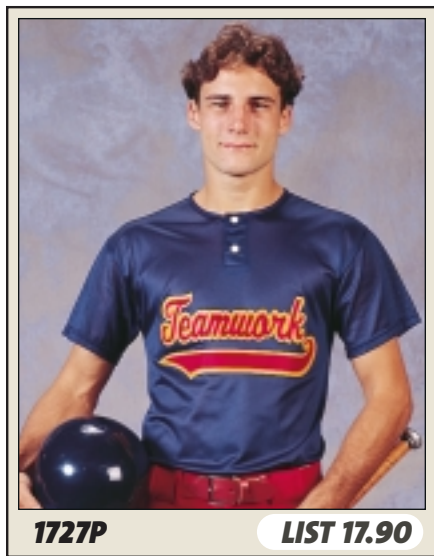

1727P LIST 17.90

Style: Adult 2 Button Placket Front Jersey
Fabric: 100% nylon mini mesh
Features: Reinforced construction
Sizes: S - 3XL Add(2X-$4, 3X-$8)
Same product for youth is: 1717P - Page 22

BODY COLORS

1 - Royal		
2 - Scarlet		
4 - Black		
5 - White		
7 - Navy		
10 - Teal		
33 - Silver