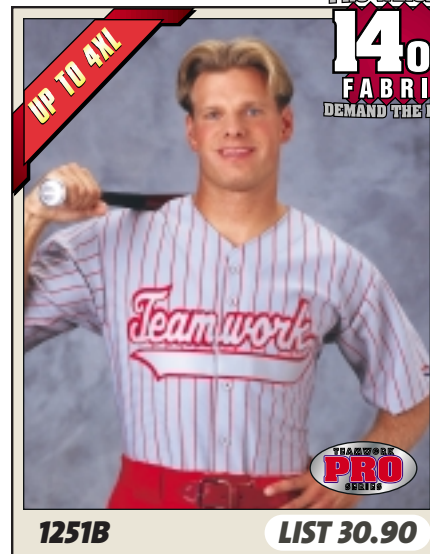

1251B LIST 30.90

Style: Adult Pro-Style 6 Button Front Jersey
Fabric: Pro weight warp-knit polyester
Features: Pro series- super reinforced
Knitted-in stripes
Long scoop tail
Teamwork logo
Sizes: S - 4XL Add(2X-$5, 3X-$10, 4X-$15)
Same product for youth is: 1712B - Page 18

BODY COLORS

4 - Black/White Pinstripe		
331 - Silver/Royal Pinstripes		
332 - Silver/Scarlet Pinstripes		
334 - Silver/Black Pinstripes		
337 - Silver/Navy Pinstripes