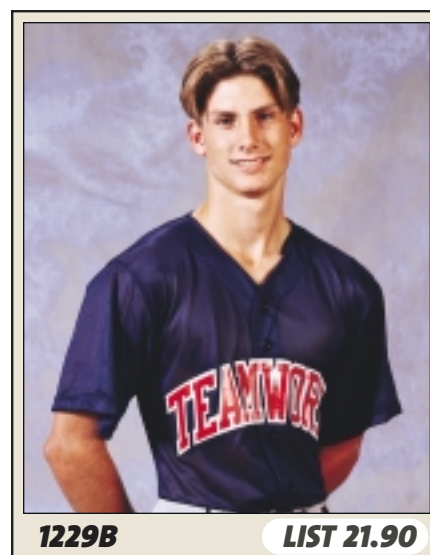

1720

LIST 11.90

Style: Adult Raglan Sleeve Undershirt  
 Fabric: Heavyweight 50% cotton / 50% polyester  
 Features: Matching neck trim  
 3/4 length raglan sleeves  
 Reinforced construction  
 Sizes: S - 3XL Add(2X-\$5, 3X-\$10)

Same product for youth is: 1710 - Page 21

**BODY COLORS**

- 1 - Royal
- 2 - Scarlet
- 3 - Kelly
- 4 - Black
- 6 - Gold
- 7 - Navy
- 8 - Orange
- 9 - Maroon
- 10 - Teal
- 22 - Purple
- 26 - Dark Green
- 44 - Col. Blue