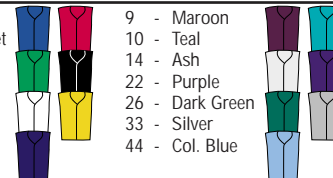

Same product for youth is: 1810 - Page 21

**BODY COLORS**

- 1 - Royal
- 2 - Scarlet
- 4 - Black
- 5 - White
- 6 - Gold
- 7 - Navy
- 8 - Orange
- 10 - Teal
- 22 - Purple

1826P

LIST 18.90

Style: Adult 2 Button Placket Front Jersey  
 Fabric: Soft and thick 50% polyester / 50% cotton  
 Features: Popular sleeveless design  
 Knitted-in stripes  
 Reinforced construction  
 Sizes: S - 3XL Add(2X-\$4, 3X-\$8)

Same product for youth is: 1816P - Page 19

**BODY COLORS**

- 1P - White/Royal Pinstripe
- 2P - White/Scarlet Pinstripe
- 4P - White/Black Pinstripe
- 7P - White/Navy Pinstripe
- 10P - White/Teal Pinstripe
- 22P - White/Purple Pinstripe

1726B

LIST 19.90

Style: Adult Sleeveless 6 Button Front Jersey  
 Fabric: 65% Polyester / 35% Cotton  
 Features: Popular sleeveless design  
 Long scoop tail  
 Reinforced construction  
 Sizes: S - 3XL Add(2X-\$4, 3X-\$8)

Same product for youth is: 1716B - Page 22

**BODY COLORS**

- 1 - Royal
- 2 - Scarlet
- 3 - Kelly
- 4 - Black
- 5 - White
- 6 - Gold
- 7 - Navy
- 9 - Maroon
- 10 - Teal
- 14 - Ash
- 22 - Purple
- 26 - Dark Green
- 33 - Silver
- 44 - Col. Blue