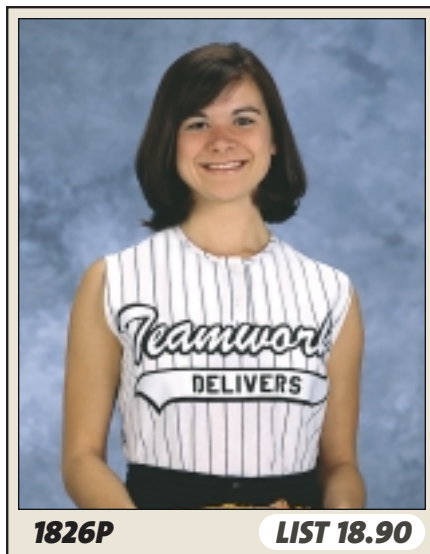

1820

LIST 15.90

Style: Adult Mock Turtleneck  
 Fabric: Heavyweight 50% cotton / 50% poly  
 Features: Full length sleeves  
 Ribbed neck and cuffs  
 Reinforced construction  
 Sizes: S - 3XL Add(2X-\$5, 3X-\$10)

Same product for youth is: 1810 - Page 21

**BODY COLORS**

- 1 - Royal
- 2 - Scarlet
- 4 - Black
- 5 - White
- 6 - Gold
- 7 - Navy
- 8 - Orange
- 10 - Teal
- 22 - Purple

1826P

LIST 18.90

Style: Adult 2 Button Placket Front Jersey  
 Fabric: Soft and thick 50% polyester / 50% cotton  
 Features: Popular sleeveless design  
 Knitted-in stripes  
 Reinforced construction  
 Sizes: S - 3XL Add(2X-\$4, 3X-\$8)

Same product for youth is: 1816P - Page 19

**BODY COLORS**

- 1P - White/Royal Pinstripe
- 2P - White/Scarlet Pinstripe
- 4P - White/Black Pinstripe
- 7P - White/Navy Pinstripe
- 10P - White/Teal Pinstripe
- 22P - White/Purple Pinstripe

**BODY COLORS**

- 1 - Royal
- 2 - Scarlet
- 4 - Black
- 5 - White
- 7 - Navy
- 10 - Teal
- 22 - Purple
- 33 - Silver