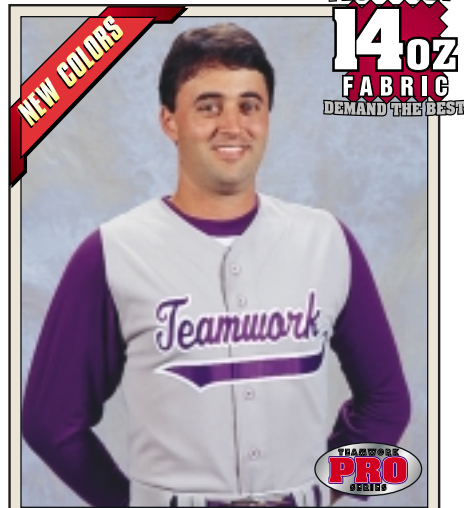

1254B

LIST 22.90

Style: Adult Pro-Style  
6 Button Front Jersey  
Fabric: "Poly Tuff" 150 denier texturized poly-mesh  
Features: Popular sleeveless design  
Long scoop tail  
Reinforced construction  
Sizes: S - 3XL Add(2X-\$4, 3X-\$8)  
Same product for youth is: 1817B - Page 18

1252B

LIST 23.90

Style: Adult Pro-Style  
6 Button Front Jersey  
Fabric: Pro-weight double-knit polyester  
Features: Popular sleeveless design  
"Pro series"  
Long scoop tail  
Sizes: S - 4XL Add(2X-\$5, 3X-\$10, 4X-\$15)  
Same product for youth is: 1212B - Page 20