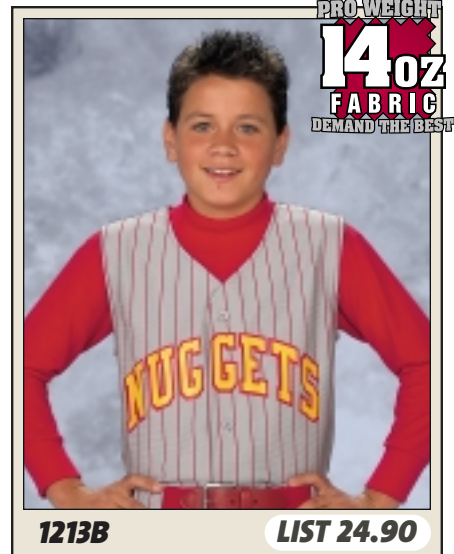

1213B

LIST 24.90

Style: Youth Authentic Pro Style Button Front Jersey
Fabric: Pro weight warp knit polyester
Features: Popular sleeveless design
Knitted in stripes
Long scoop tail
Sizes: S - L

Same product for adult is: 1253B - Page 7

BODY COLORS

- 331- Silver/Royal Pinstripes
- 332- Silver/Scarlet Pinstripes
- 334- Silver/Black Pinstripes
- 337- Silver/Navy Pinstripes