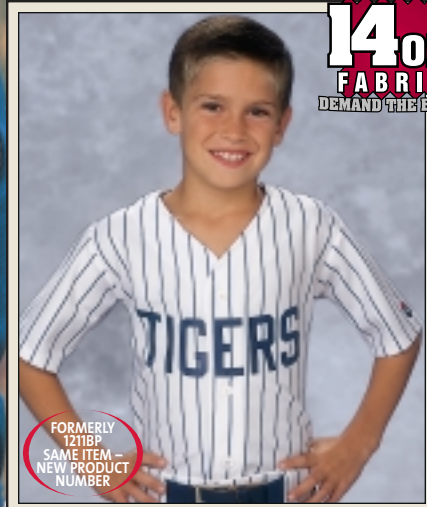

PRO WEIGHT
14oz
FABRIC
DEMAND THE BEST

1761B

LIST 23.90

Style: Youth Authentic Pro-Style
Button Front Jersey
Fabric: Pro weight warp-knit polyester
Features: Knitted-in stripes
Woven Teamwork logo
Long scoop tail

Sizes: S - L

Same product for adult is: 1751B - Page 4

BODY COLORS

- 1P - White/Royal Pinstripe
- 2P - White/Scarlet Pinstripe
- 3P - White/Kelly Pinstripe
- 4P - White/Black Pinstripe
- 7P - White/Navy Pinstripe
- 10P - White/Teal Pinstripe
- 22P - White/Purple Pinstripe