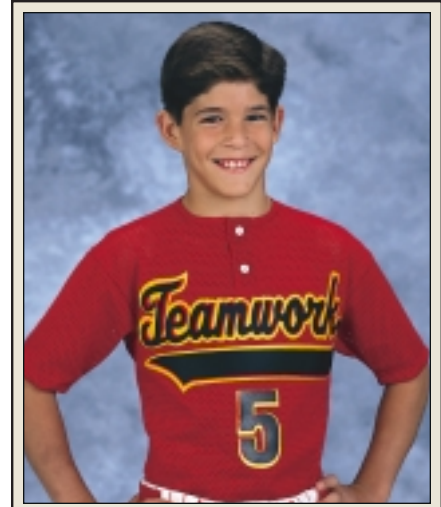

1811P

LIST 16.90

Style: Youth 2 Button Placket Front Jersey
Fabric: "Poly-Tuff" 150 denier texturized polyester mesh
Features: "Pro style"
Reinforced construction

Sizes: S - L

Same product for adult is: 1821P - Page 5

BODY COLORS

- 1 - Royal
- 2 - Scarlet
- 4 - Black
- 5 - White
- 6 - Gold
- 7 - Navy
- 9 - Maroon
- 10 - Teal
- 22 - Purple
- 26 - Dark Green
- 33 - Silver