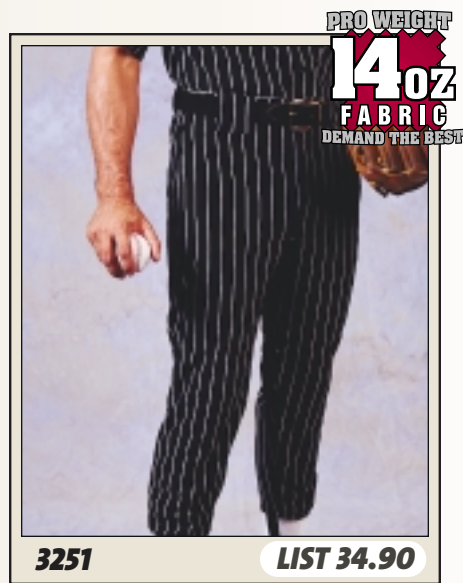

3251 LIST 34.90

Style: Adult Baseball / Softball Pant
Fabric: Pro-weight warp-knit polyester
Features: Wide elastic waist
Knitted-in stripes
Two snap closure / zipper fly
Rear patch pocket
Reinforced double knees

Sizes: S - 2XL Add(2X-$4)
Same product for youth is: 3219 - Page 23

BODY COLORS

- 331 - Silver/Royal Pinstripes
- 332 - Silver/Scarlet Pinstripes
- 334 - Silver/Black Pinstripes
- 337 - Silver/Navy Pinstripes
- 4 - Black/White Pinstripe