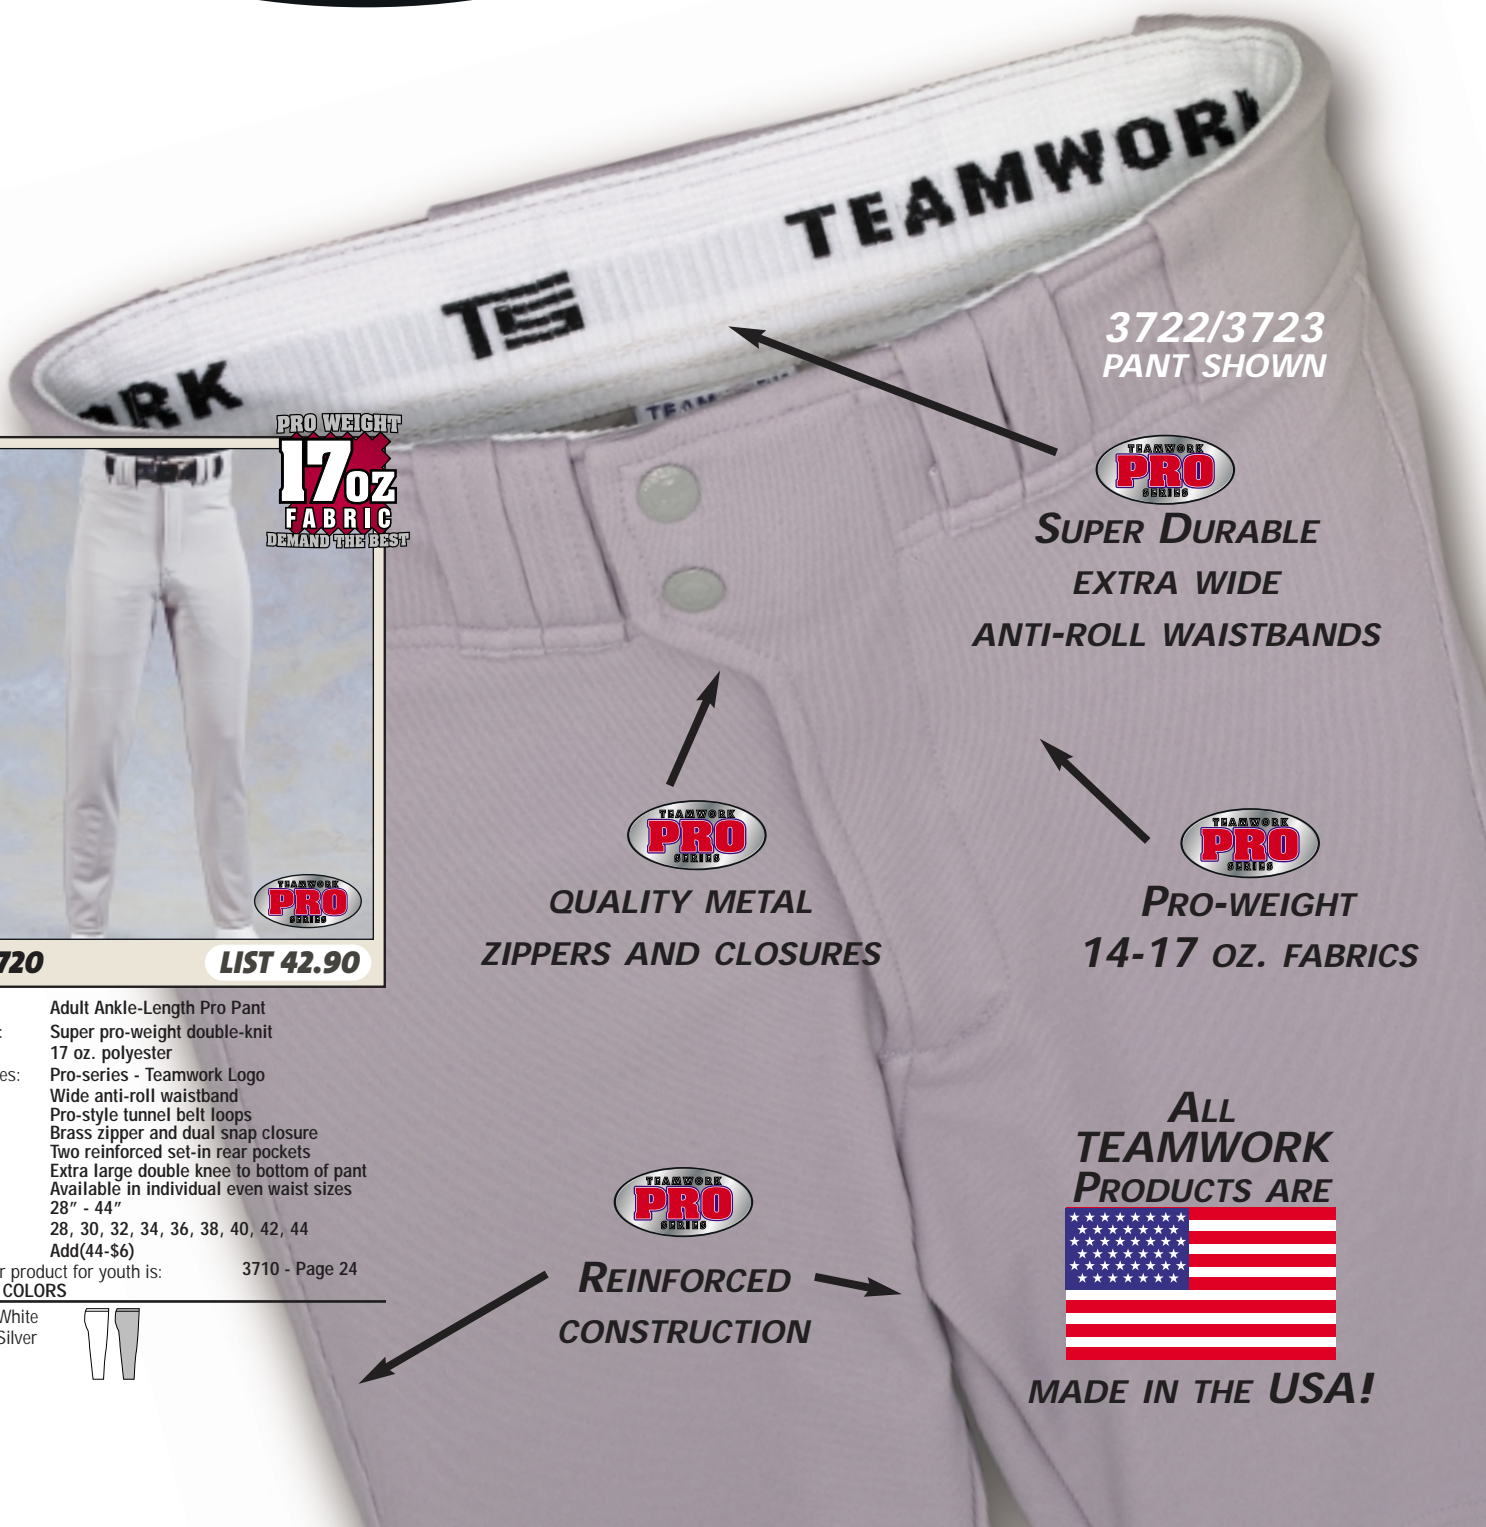

# HIGH QUALITY FEATURES...

3722/3723  
PANT SHOWN

**SUPER DURABLE  
EXTRA WIDE  
ANTI-ROLL WAISTBANDS**

PRO WEIGHT  
**17oz**  
FABRIC  
DEMAND THE BEST

**3720**

**LIST 42.90**

**QUALITY METAL  
ZIPPERS AND CLOSURES**

**PRO-WEIGHT  
14-17 OZ. FABRICS**

**REINFORCED  
CONSTRUCTION**

**ALL  
TEAMWORK  
PRODUCTS ARE**

**MADE IN THE USA!**

Style: Adult Ankle-Length Pro Pant  
Fabric: Super pro-weight double-knit  
17 oz. polyester  
Features: Pro-series - Teamwork Logo  
Wide anti-roll waistband  
Pro-style tunnel belt loops  
Brass zipper and dual snap closure  
Two reinforced set-in rear pockets  
Extra large double knee to bottom of pant  
Available in individual even waist sizes  
28" - 44"  
Sizes: 28, 30, 32, 34, 36, 38, 40, 42, 44  
Add(44-\$6)

Similar product for youth is: 3710 - Page 24

**BODY COLORS**

- 5 - White
- 33 - Silver