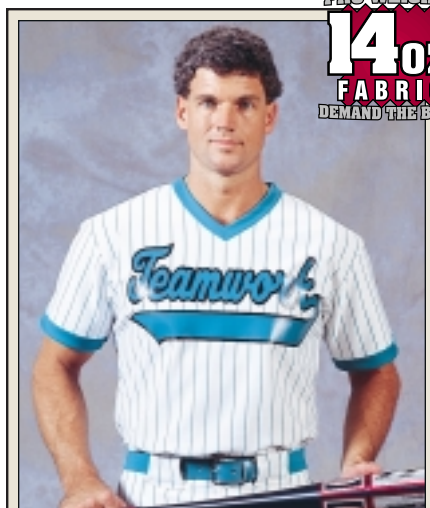

BODY COLORS

- | | |
|-------------|-------------|
| 1 - Royal | 6 - Gold |
| 2 - Scarlet | 7 - Navy |
| 3 - Kelly | 10 - Teal |
| 4 - Black | 22 - Purple |
| 5 - White | 33 - Silver |

1258P

LIST 21.90

Style: Adult 2 Button Placket Front Jersey
 Fabric: Polyester heavyweight bright dazzle cloth
 Features: Two color angle design
 Coordinating rib neck and sleeve trim
 Reinforced construction
 Matching shorts available (4245)
 Sizes: S - 3XL Add(2X-\$5, 3X-\$10)

BODY COLOR SHOULDER COLOR

- | | |
|-------------|-------|
| 1 - Royal | White |
| 2 - Scarlet | White |
| 4 - Black | White |
| 6 - Gold | White |
| 7 - Navy | White |

1258P

4245

LADIES

1824

LIST 20.90

Style: Adult V-Neck Jersey
 Fabric: "Poly Tuff" 150 denier texturized poly-mesh
 Features: Matching knit neck trim
 Reinforced construction
 Sizes: S - 3XL Add(2X-\$4, 3X-\$8)
 Same product for youth is: 1814 - Page 22

BODY COLORS

- | | |
|-------------|-----------------|
| 1 - Royal | 10 - Teal |
| 2 - Scarlet | 22 - Purple |
| 4 - Black | 26 - Dark Green |
| 5 - White | 33 - Silver |
| 7 - Navy | |

1220

LIST 25.90

Style: Adult V-Neck Jersey
 Fabric: Pro-weight warp-knit polyester
 Features: Knitted-in pinstripes
 Sizes: S - 3XL Add(2X-\$4, 3X-\$8)
 Same product for youth is: 1210 - Page 22