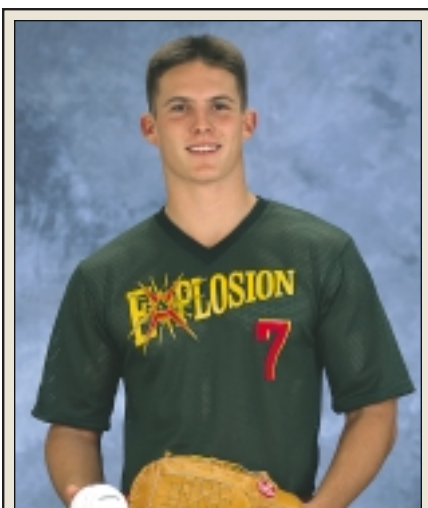

1228

LIST 15.90

Style: Adult V-Neck Jersey
 Fabric: 100% nylon mini mesh
 Features: Rib knit neck trim
 Reinforced construction
 Sizes: S - 3XL Add(2X-\$4, 3X-\$8)
 Same product for youth is: 1218 - Page 22

BODY COLORS

- | | |
|-------------|-------------|
| 1 - Royal | 6 - Gold |
| 2 - Scarlet | 7 - Navy |
| 3 - Kelly | 10 - Teal |
| 4 - Black | 22 - Purple |
| 5 - White | 33 - Silver |

1258P

LIST 21.90

Style: Adult 2 Button Placket Front Jersey
 Fabric: Polyester heavyweight bright dazzle cloth
 Features: Two color angle design
 Coordinating rib neck and sleeve trim
 Reinforced construction
 Matching shorts available (4245)
 Sizes: S - 3XL Add(2X-\$5, 3X-\$10)

BODY COLOR SHOULDER COLOR

- | | |
|-------------|-------|
| 1 - Royal | White |
| 2 - Scarlet | White |
| 4 - Black | White |
| 6 - Gold | White |
| 7 - Navy | White |

1258P

4245

LADIES

1824

LIST 20.90

Style: Adult V-Neck Jersey
 Fabric: "Poly Tuff" 150 denier texturized poly-mesh
 Features: Matching knit neck trim
 Reinforced construction
 Sizes: S - 3XL Add(2X-\$4, 3X-\$8)
 Same product for youth is: 1814 - Page 22