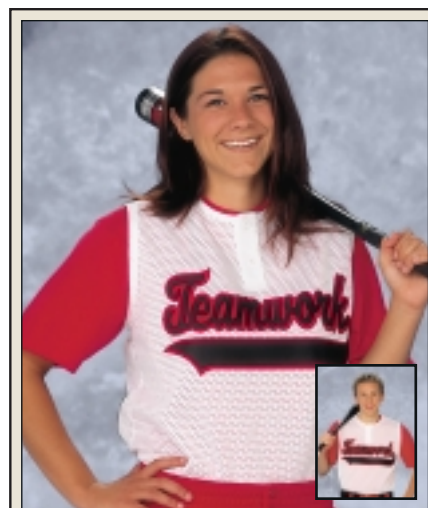

1255P

LIST 20.90

Style: Adult 2 Button Placket Sleeveless Jersey
Fabric: "Poly-Tuff" 150 denier texturized poly mesh
Features: Popular sleeveless design
Reinforced construction
Sizes: S - 3XL Add(2X-$4, 3X-$8)

BODY COLORS

1 - Royal
2 - Scarlet
4 - Black
5 - White
7 - Navy
33 - Silver